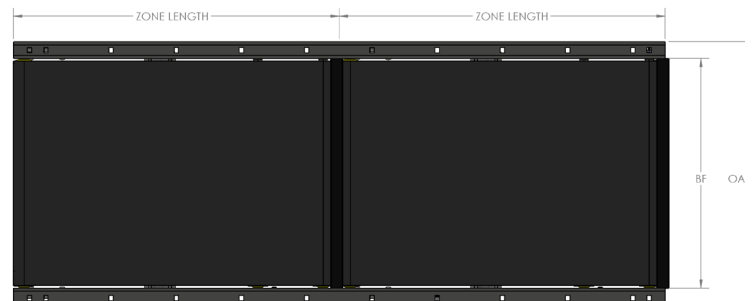

MDR BELTED HORIZONTAL 36" ZONE

INTERMEDIATE MODULE - Series 1500

Controls Platform: H-20 Full Control

POWERED BY
TREW

MDR belted Horizontal modules have a high friction belt that holds product in location and helps maintain product alignment, perfect for print and apply applications and small and light products and bags. Higher angles are possible depending on the application. Pre-wired conveyor sections are networked with bus technology and are easily configured for multiple applications. All electric operation ensures a consistent and quiet system that is easy to maintain.

Minimum Product Size 6" X 4"
Up to 150 FPM
Gear Ratio 21:1
Up to 50 lbs

KEY FEATURES AND BENEFITS

- Sensitive Product Handling
- Take Up Bracket Per Zone for Belt Alignment
- T-Strip between belts for smaller products transition
- Ultra Co-Efficient Pyramid Belt Surface for higher traction & durability
- Light to medium weight applications up to 50 lbs
- Resilient and durable construction. Perfect for distribution, warehouse, process lines and postal applications
- IP54 Standard
- Tool-less mounting brackets for all electrical components
- Electrical components have quick connect terminals for easy installations and expansion
- Using durable, high tension belt
- Available ZPA Analyzer allows for system diagnostic and commissioning