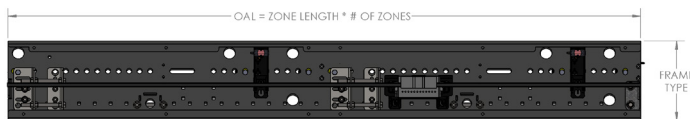

MDR BELTED HORIZONTAL 36" ZONE

INTERMEDIATE MODULE - Series 1500

Controls Platform: H-20 Full Control

POWERED BY
TREW

MDR belted Horizontal modules have a high friction belt that holds product in location and helps maintain product alignment, perfect for print and apply applications and small and light products and bags. Higher angles are possible depending on the application. Pre-wired conveyor sections are networked with bus technology and are easily configured for multiple applications. All electric operation ensures a consistent and quiet system that is easy to maintain.

Minimum Product Size 6" X 4"
Up to 150 FPM
Gear Ratio 21:1
Up to 50 lbs

KEY FEATURES AND BENEFITS

- Sensitive Product Handling
- Take Up Bracket Per Zone for Belt Alignment
- T-Strip between belts for smaller products transition
- Ultra Co-Efficient Pyramid Belt Surface for higher traction & durability
- Light to medium weight applications up to 50 lbs
- Resilient and durable construction. Perfect for distribution, warehouse, process lines and postal applications
- IP54 Standard
- Tool-less mounting brackets for all electrical components
- Electrical components have quick connect terminals for easy installations and expansion
- Using durable, high tension belt
- Available ZPA Analyzer allows for system diagnostic and commissioning