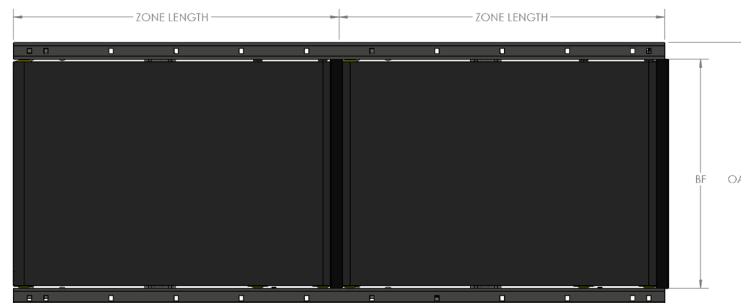

MDR BELTED HORIZONTAL 30" ZONE

INTERMEDIATE MODULE - Series 1500

Controls Platform: H-20 Full Control

POWERED BY
TREW

MDR belted horizontal modules have a high friction belt that holds product in location and helps maintain product alignment, perfect for print and apply applications and small and light products and bags. Higher angles are possible depending on the application. Pre-wired conveyor sections are networked with bus technology and are easily configured for multiple applications. All electric operation ensures a consistent and quiet system that is easy to maintain.

Minimum Product Size 6" X 4"
Up to 150 FPM
Gear Ratio 21:1
Up to 50 lbs

KEY FEATURES AND BENEFITS

- Sensitive Product Handling
- Take Up Bracket Per Zone for Belt Alignment
- T-Strip between belts for smaller products transition
- Ultra Co-Efficient Pyramid Belt Surface for higher traction & durability
- Light to medium weight applications up to 50 lbs
- Resilient and durable construction. Perfect for distribution, warehouse, process lines and postal applications
- IP54 Standard
- Tool-less mounting brackets for all electrical components
- Electrical components have quick connect terminals for easy installations and expansion
- Using durable, high tension belt
- Available ZPA Analyzer allows for system diagnostic and commissioning