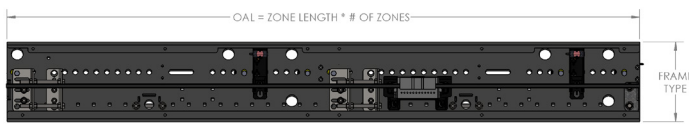

MDR BELTED HORIZONTAL 30" ZONE

INTERMEDIATE MODULE - Series 1500

Controls Platform: H-20 Full Control

POWERED BY
TREW

MDR belted horizontal modules have a high friction belt that holds product in location and helps maintain product alignment, perfect for print and apply applications and small and light products and bags. Higher angles are possible depending on the application. Pre-wired conveyor sections are networked with bus technology and are easily configured for multiple applications. All electric operation ensures a consistent and quiet system that is easy to maintain.

Minimum Product Size 6" X 4"
Up to 150 FPM
Gear Ratio 21:1
Up to 50 lbs

KEY FEATURES AND BENEFITS

- Sensitive Product Handling
- Take Up Bracket Per Zone for Belt Alignment
- T-Strip between belts for smaller products transition
- Ultra Co-Efficient Pyramid Belt Surface for higher traction & durability
- Light to medium weight applications up to 50 lbs
- Resilient and durable construction. Perfect for distribution, warehouse, process lines and postal applications
- IP54 Standard
- Tool-less mounting brackets for all electrical components
- Electrical components have quick connect terminals for easy installations and expansion
- Using durable, high tension belt
- Available ZPA Analyzer allows for system diagnostic and commissioning